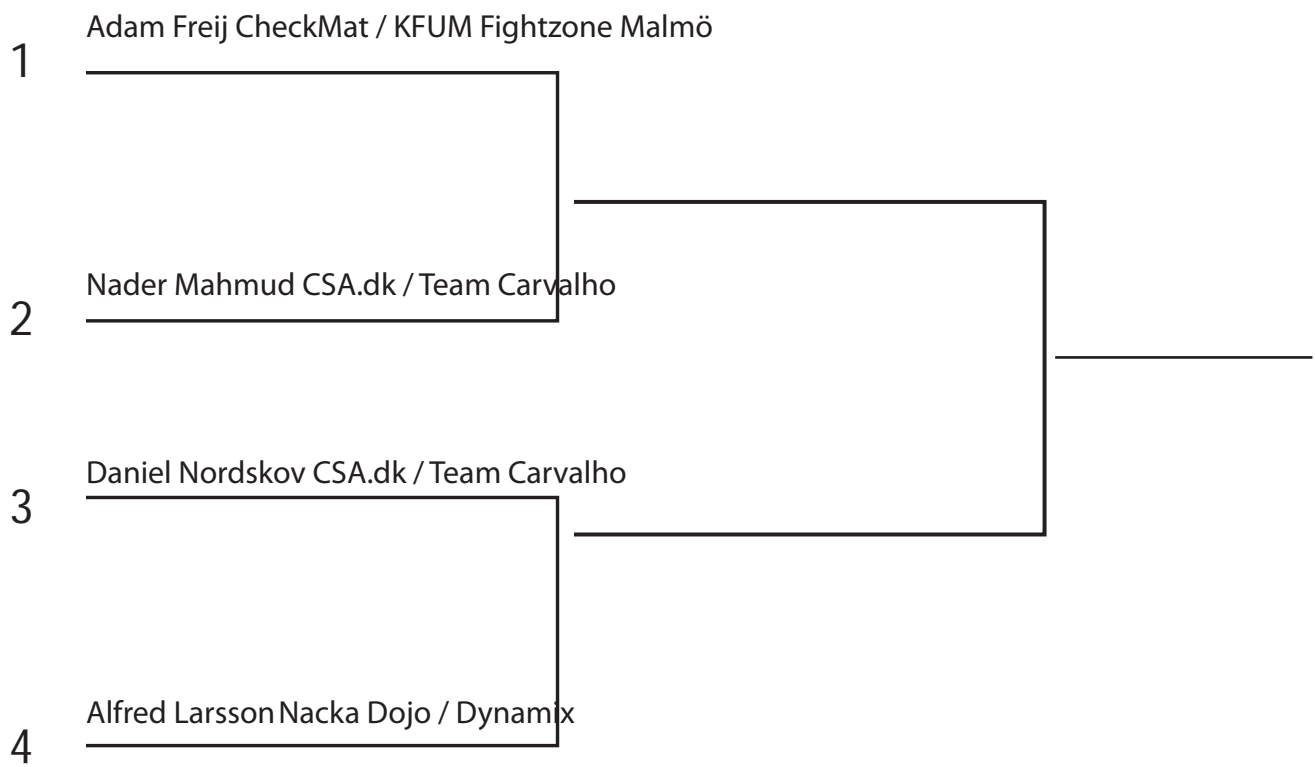

# Infantil-Juvenile 13-15 years White Belts -44.3 kg

Bracket Start 10:00 Saturday

- 1 \_\_\_\_\_
- 2 \_\_\_\_\_
- 3 \_\_\_\_\_
- 3 \_\_\_\_\_